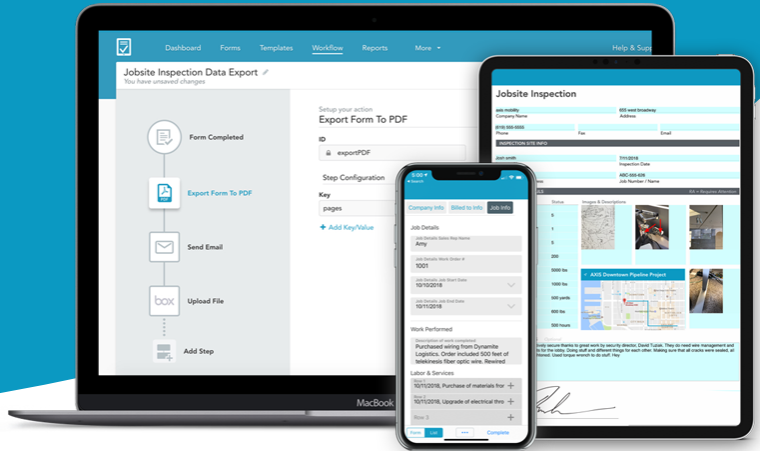

Powerful API and integrations

Connect your GoFormz account to your other business applications and enrich your systems with real-time data. You can leverage our collection of existing integrations or build one of your own using the GoFormz API. Users can enter data within an interface that looks exactly like the forms they know, and instantly route information to connected systems.

Some of our integrations:

Customer integrations:

CASE STUDY

Accelerates freight data processing with **Quickbooks**

RMK Trucking + Quickbooks >>

CASE STUDY

Dispatches forms pre-populated with **Salesforce** data