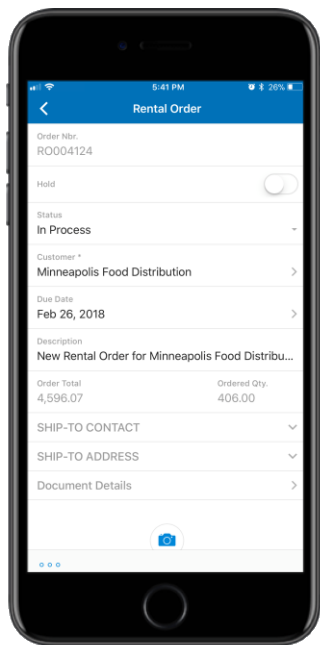

Rental Application Example

New Page to enter Rental Orders

Rental Orders – Document Details

Acumatica Mobile Framework

HELLO! My Name is MSDL

Mobile with MSDL

Mapping a new page to mobile device

Mapping New Page to Mobile Device