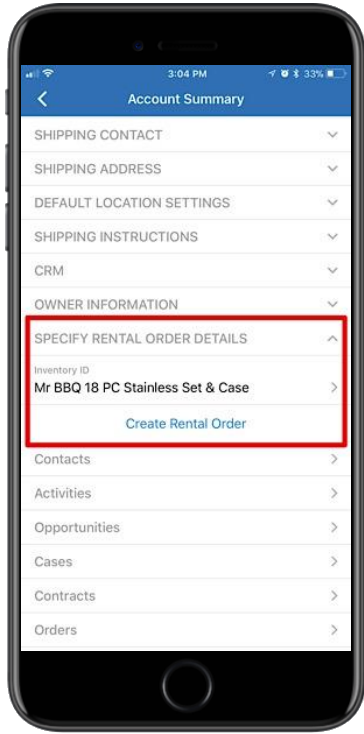

Rental Application Example

New Page to enter Rental Orders

Rental Orders – Document Details

Acumatica Mobile Framework

HELLO! My Name is MSDL

Mobile with MSDL

Mapping a new page to mobile device

Mapping New Page to Mobile Device

PXRentalOrders.msdx

 **Acumatica**

Rest Mobile API

MobileSiteMap

Customers – Create Rental Order

The Advantage of new Mobile Features

PhoneCall

Phone
612-212-1211 