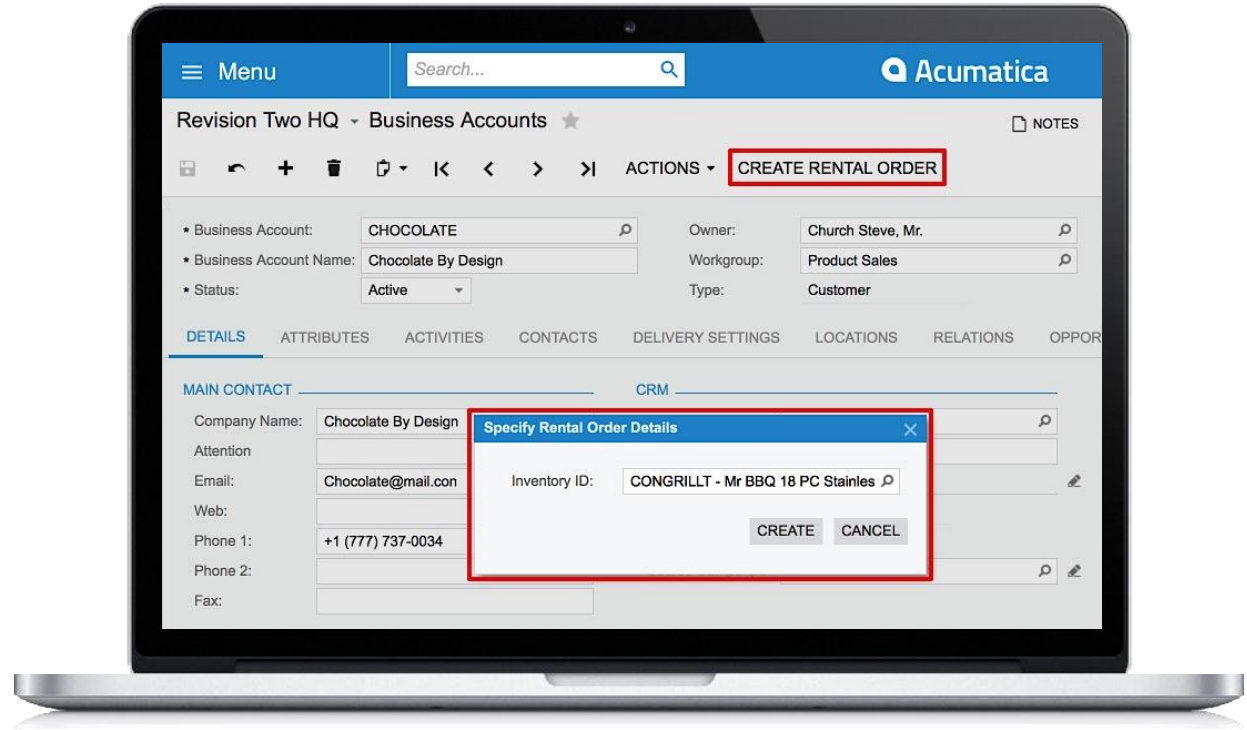

Rental Application Example

New Page to enter Rental Orders

Rental Orders – Document Details

Acumatica Mobile Framework

HELLO! My Name is MSDL

Mobile with MSDL

Mapping a new page to mobile device

Mapping New Page to Mobile Device

PXRentalOrders.msdx

 **Acumatica**

Rest Mobile API

MobileSiteMap

Customers – Create Rental Order

The Advantage of new Mobile Features

PhoneCall

Phone
612-212-1211 