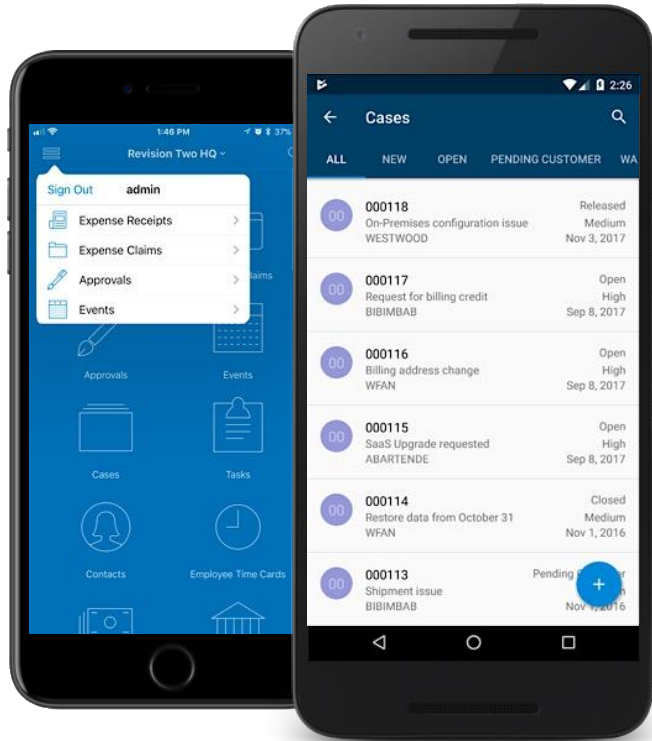

Rental Application Example

New Page to enter Rental Orders

Rental Orders – Document Details

Acumatica Mobile Framework

HELLO! My Name is MSDL

Mobile with MSDL

Mapping a new page to mobile device

Mapping New Page to Mobile Device

PXRentalOrders.msdx

 **Acumatica**

Rest Mobile API

MobileSiteMap

Customers – Create Rental Order

The Advantage of new Mobile Features

PhoneCall

Phone
612-212-1211 