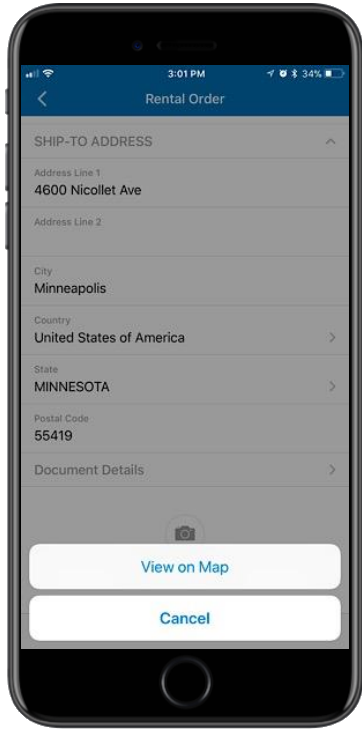

The Advantage of new Mobile Features