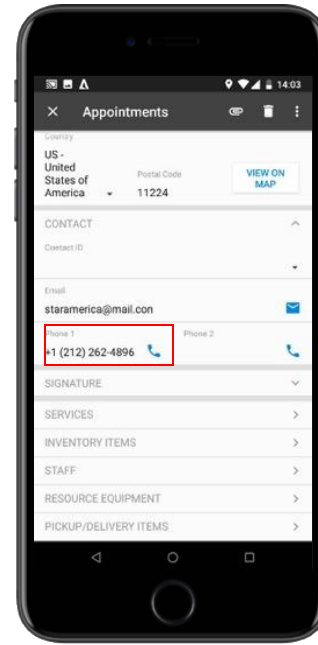

Field Services and Mobile

Driver Daily Workflow

Field Services and Mobile Dashboards

Field Services and Mobile

View on Map

Phone Calling

Field Services and Mobile Reports

Field Services and Mobile

Rental Application Example

New Page to enter Rental Orders

Rental Orders – Document Details

Acumatica Mobile Framework

HELLO! My Name is MSDL

Mobile with MSDL

Mapping a new page to mobile device

Mapping New Page to Mobile Device