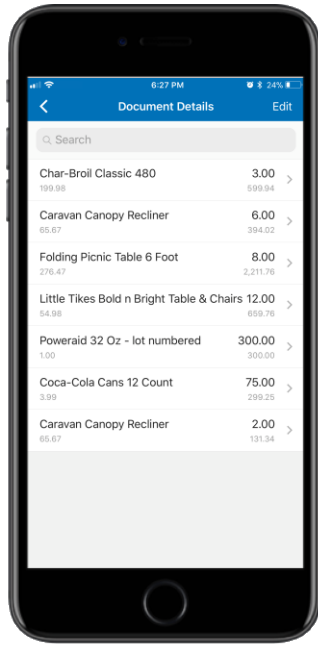

Field Services and Mobile

Driver Daily Workflow

Field Services and Mobile Dashboards

Field Services and Mobile

View on Map

Phone Calling

Field Services and Mobile Reports

Field Services and Mobile

Rental Application Example

New Page to enter Rental Orders

Rental Orders – Document Details

Acumatica Mobile Framework

HELLO! My Name is MSDL

Mobile with MSDL

Mapping a new page to mobile device

Mapping New Page to Mobile Device