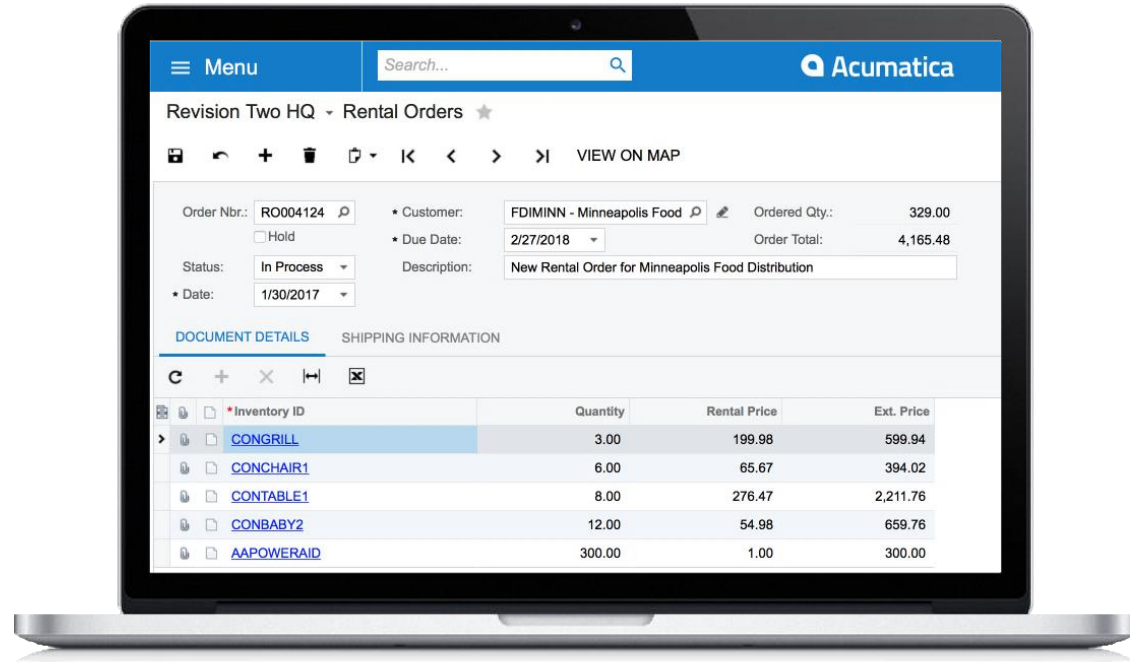

Field Services and Mobile

Driver Daily Workflow

Field Services and Mobile Dashboards

Field Services and Mobile

View on Map

Phone Calling

Field Services and Mobile Reports

Field Services and Mobile

Rental Application Example

New Page to enter Rental Orders

Rental Orders – Document Details

Acumatica Mobile Framework

HELLO! My Name is MSDL

Mobile with MSDL

Mapping a new page to mobile device

Mapping New Page to Mobile Device