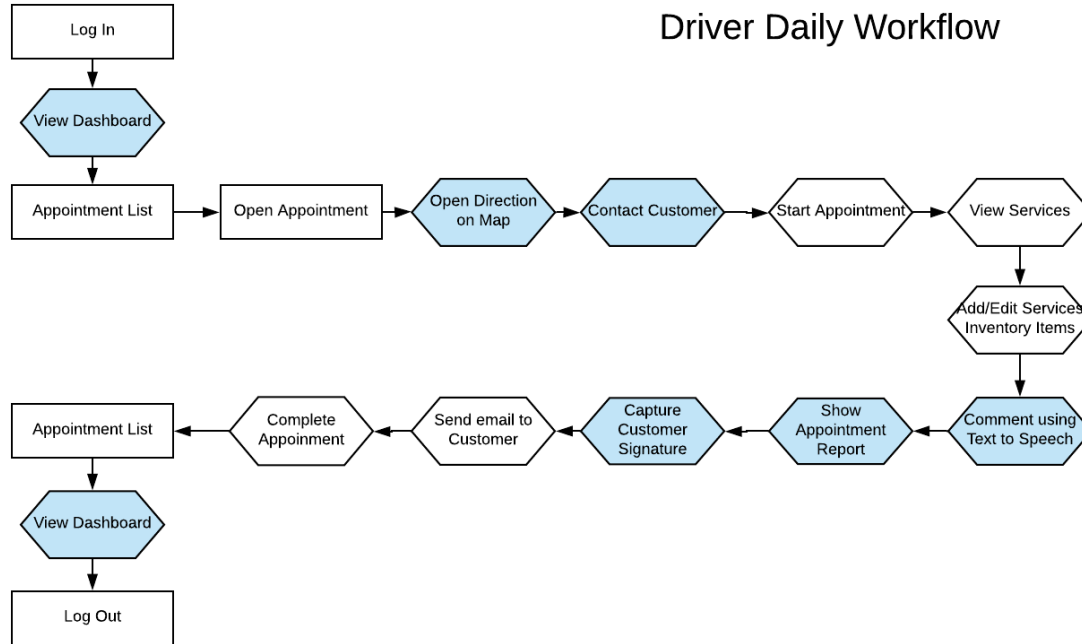

Driver Daily Workflow