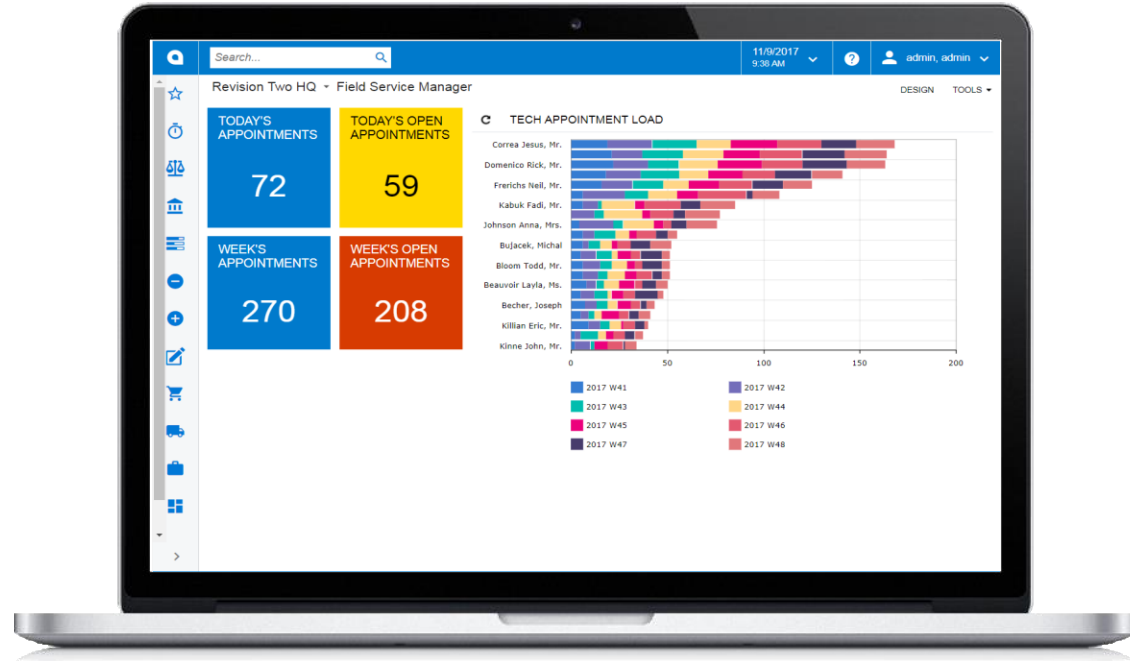

Is it hard to customize Acumatica mobile app?

How to distribute mobile app changes via customization?

Field Services and Mobile

Impact of mobile on field services

Field Services and Mobile

Importance of Mobile on Field Service

Field Services and Mobile

Driver Daily Workflow

Field Services and Mobile Dashboards

Field Services and Mobile

View on Map

Phone Calling

Field Services and Mobile Reports

Field Services and Mobile